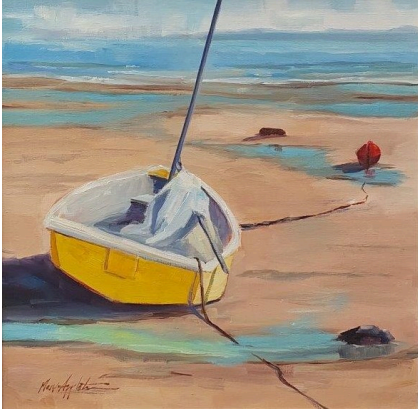

Oils with Merv Appleton

Merv set up his own studio in Eastern Beach where he now operates and gives classes in both oils and acrylic to aspiring artists with all levels of experience.

Merv's style of work is representational impressionism, he has been heavily influenced by the French impressionist movement of Monet, Renoir, and Pissarro, along with Turner and more recently, English artists Fred Cuming and Peter Brown.

Merv will be showing us a seascape for the demonstration and the workshop will concentrate on composition and tonal values using the seascape.

The workshop can be done in oils or acrylics.

So bring brushes, paints and canvas or board to work on