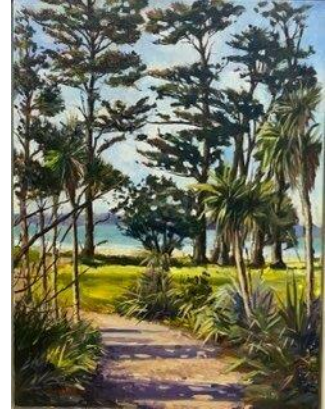

Oils with Merv Appleton

Merv set up his own studio in Eastern Beach where he now operates and gives classes in both oils and acrylic to aspiring artists with all levels of experience.

Merv's style of work is representational impressionism, he has been heavily influenced by the French impressionist movement of Monet, Renoir, and Pissarro, along with Turner and more recently, English artists Fred Cuming and Peter Brown.

Merv will be showing us a seascape for the demonstration and the workshop will concentrate on composition and tonal values using the seascape.

The workshop can be done in oils or acrylics.

So bring brushes, paints and canvas or board to work on